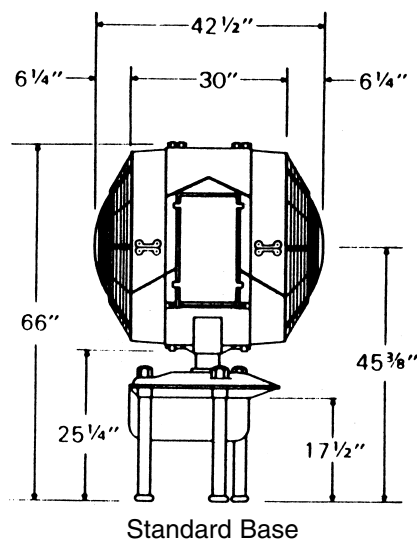

L-802A Rotating Beacons are designed primarily for night operation as identification and location markers for airports.

Key Specifications

- Patented stationary lamp system eliminates the gear lubrication maintenance required by conventional gear-drive beacons (U.S. Pat. 5,339,224)
- Qualifies for AIP funding
- Available for exchange or direct purchase
- 36,000 lumen, 400 watt metal-halide lamp
- 20,000 hour typical lamp life (3-4 years)
- One clear lens, one aviation green lens
- Thermally-protected motor eliminates burnouts
- Lamp preset 5° above horizontal, adjustable
- 12 RPM rotation, 24 flashes/minute
- All new stainless steel fasteners
- Plated steel parts
- All new Teflon-coated wire
- Weatherproof aluminum housing, powder coated international orange
- Winterization option available for cold climates
- Optional photocell and/or tell-tale relay
- Warranty 2 years on parts, 1 year on labor (excludes lamps)
- Power consumption: 635W, 1035W with winterization option
- Manufactured in the USA

NOTE: 220-240 VAC available, contact Flight Light.

Options

Part Number	Description
L802 T/T DCB 36....	Tell-tale Relay, 120 VAC

Replacement Parts

Part Number	Description
0200-0005.....	Ballast
0600-0001.....	Belt
2300-0005.....	Fuse, 10 amp
3400-0400U.....	Lamp, 400 watt
2800-0001.....	Lens, Left Outer Sector
2800-0002.....	Lens, Right Outer Sector
2800-0003.....	Lens, Outer Bullseye
2800-0033.....	Lens, Inner Clear
2800-0011.....	Lens, Inner Green