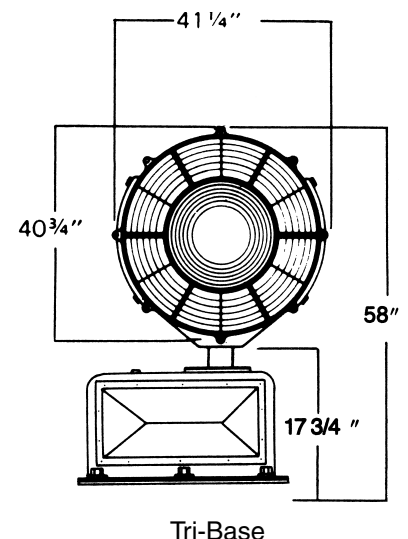

L-802A Rotating Beacons are designed primarily for night operation as identification and location markers for airports.

Key Specifications

- Patented stationary lamp system eliminates the gear lubrication maintenance required by conventional gear-drive beacons (U.S. Pat. 5,339,224)
- Qualifies for AIP funding
- Available for exchange or direct purchase
- 36,000 lumen, 400 watt metal-halide lamp
- 20,000 hour typical lamp life (3-4 years)
- One clear lens, one aviation green lens
- Thermally-protected motor eliminates burnouts
- Lamp preset 5° above horizontal, adjustable
- 12 RPM rotation, 24 flashes/minute
- All new stainless steel fasteners
- Plated steel parts
- All new Teflon-coated wire
- Weatherproof aluminum housing, powder coated international orange
- Winterization option available for cold climates
- Optional photocell and/or tell-tale relay
- Warranty 2 years on parts, 1 year on labor (excludes lamps)
- Power consumption: 635W, 1035W with winterization option
- Manufactured in the USA

NOTE: 220-240 VAC available, contact Flight Light.

Options

Part Number	Description
L802 T/T DCB 36....	Tell-tale Relay, 120 VAC

Replacement Parts

Part Number	Description
0200-0005.....	Ballast
0600-0001.....	Belt
2300-0005.....	Fuse, 10 amp
3400-0400U.....	Lamp, 400 watt
2800-0001.....	Lens, Left Outer Sector
2800-0002.....	Lens, Right Outer Sector
2800-0003.....	Lens, Outer Bullseye
2800-0033.....	Lens, Inner Clear
2800-0011.....	Lens, Inner Green