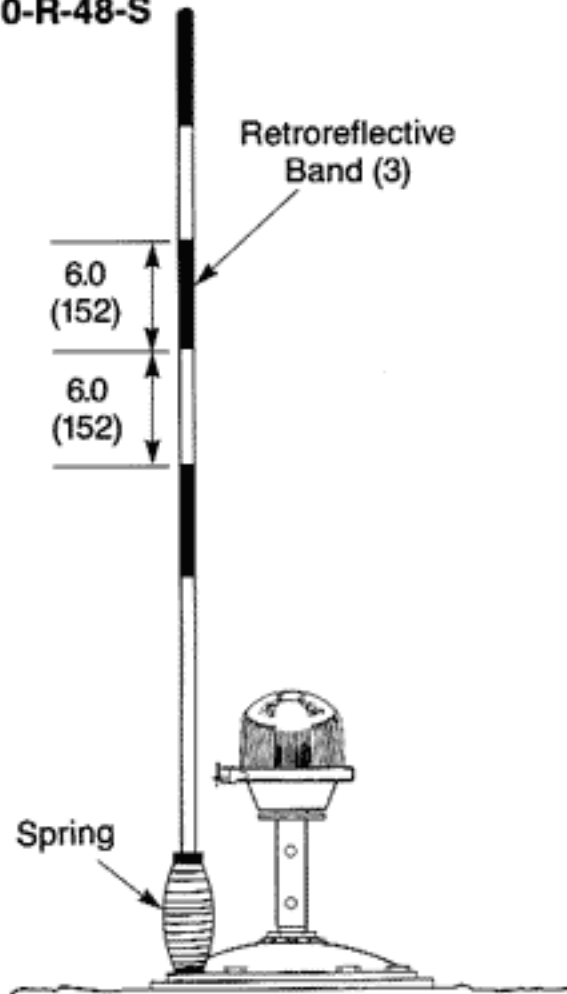

Flight Light Inc.
2708 47th Ave.
Sacramento, California, U.S.A.
95822-3806

PH (916) 394-2800   FX (916) 394-2809
TF (800) 806-3548   EM info@flightlight.com

**Retroreflective
Runway Light Markers**

Installation Options

77000-R-48-S

Base Mounted Light

77000-B-36