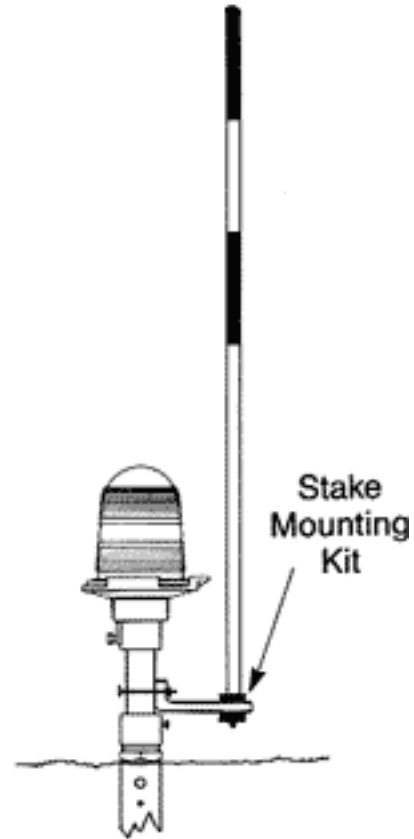

The RLL (Reflective Light Locator) installed at each edge light provides daytime and nighttime visual marking. During daylight, the tall locator helps ground equipment operators avoid hitting the lights. At twilight and at night, the retroreflective material lights up in the headlights of vehicles and aircraft. During snow plowing operations, plow operators can locate the lights to avoid hitting them and maintenance personnel can find them to clear them. The RLL is a useful marker for a variety of objects which may be color-coded to aid identification.

Features

- Flexible fiberglass rod.
- Retroreflective color bands on white background or solid color.
- No damage from jet blast.
- Optional Spring Mounting provides greatly increased resistance to impact damage.
- Threaded stud with hex head for ease of installation. Standard 3/8-16 stud threads. Metric studs available upon request.
- Mounts on base plate by replacing one of the bolts.
- Stainless steel hardware.
- Optional kit for installing on stake mounted light. Stake kit extends rod out from light mounting stake 8" (center to center).

To mount the RLL on a stake mounted light, order kit 10037-552. Any RLL with or without the spring is suitable for base or stake mounted lights.

Visit our web site: www.flightlight.com

Flight Light Inc.
2708 47th Ave.
Sacramento, California, U.S.A.
95822-3806

PH (916) 394-2800 FX (916) 394-2809
TF (800) 806-3548 EM info@flightlight.com

**Retroreflective
Runway Light Markers**

Installation Options

77000-R-48-S

Base Mounted Light

77000-B-36

Stake Mounted Light

Visit our web site: www.flightlight.com