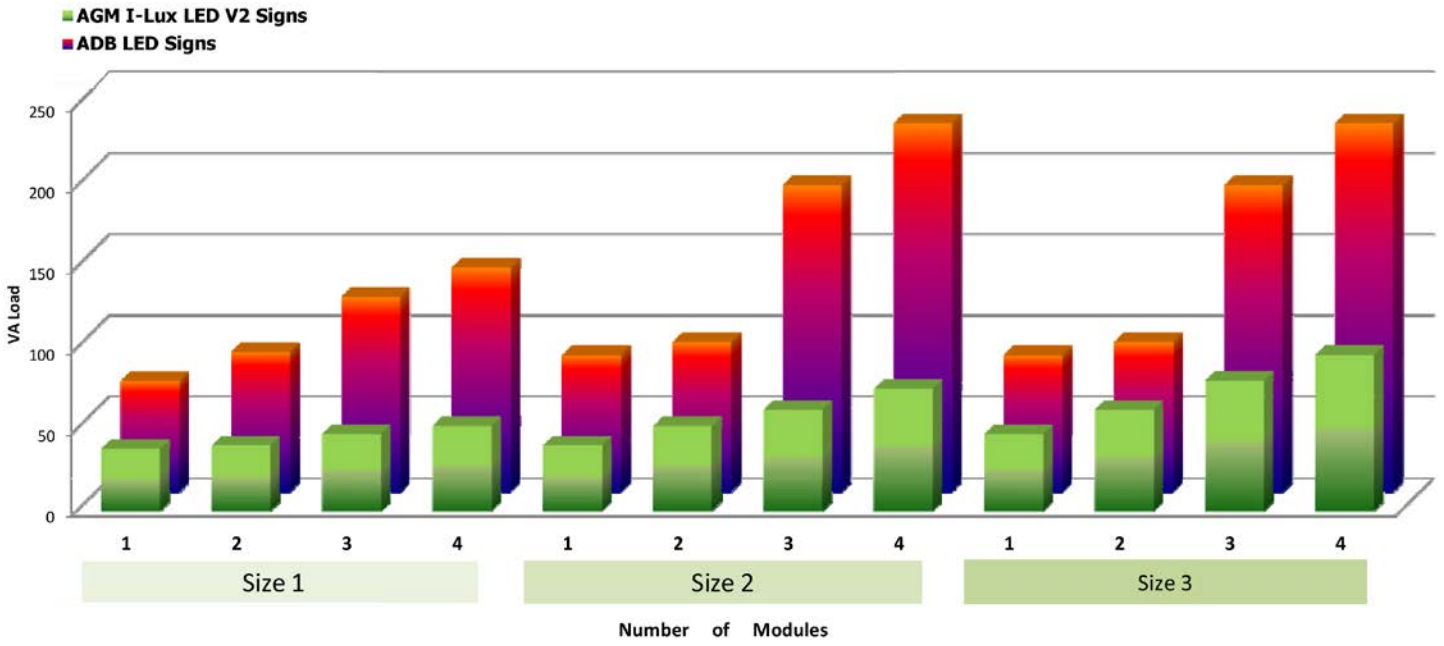

## I-Lux LED Sign VA Loads: AGM vs. ADB (Siemens)

PH (916) 394-2800  
 TF (800) 806-3548  
 FX (916) 394-2809  
 info@flightlight.com  
 www.flightlight.com