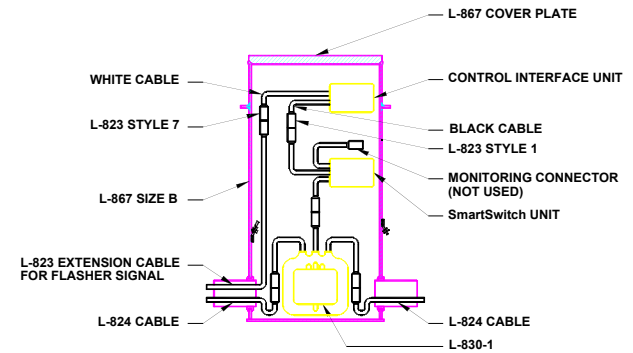

NON-MONITORED L852G GUARD LIGHT SYSTEM GENERAL ARRANGEMENT

DETAIL OF GUARD LIGHT INSTALLATION

DETAIL OF FLASHER CONTROL INSTALLATION