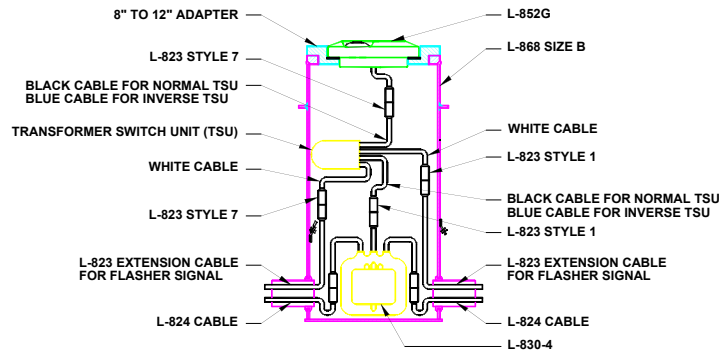

NON-MONITORED L852G GUARD LIGHT SYSTEM GENERAL ARRANGEMENT

DETAIL OF GUARD LIGHT INSTALLATION

DETAIL OF FLASHER CONTROL INSTALLATION