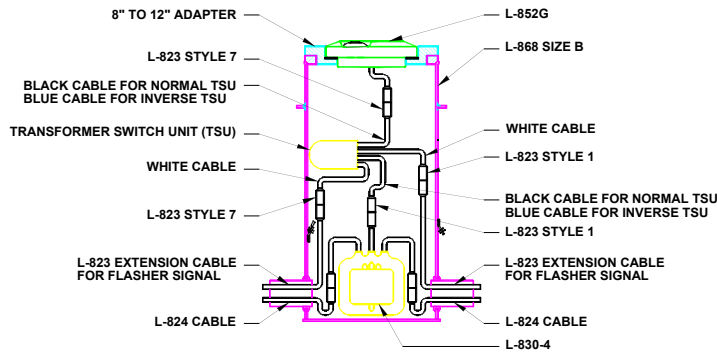

**NON-MONITORED L852G GUARD LIGHT SYSTEM GENERAL ARRANGEMENT**

**DETAIL OF GUARD LIGHT INSTALLATION**

**DETAIL OF FLASHER CONTROL INSTALLATION**