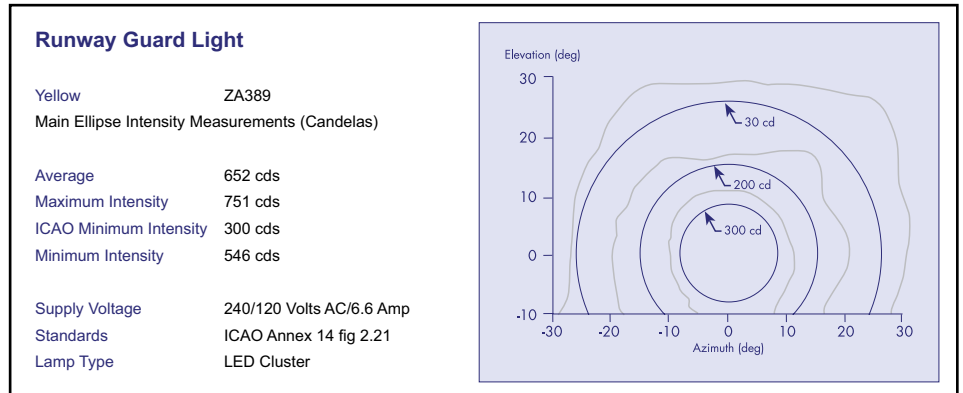

Photometric Performance

Visit our web site: www.flightlight.com