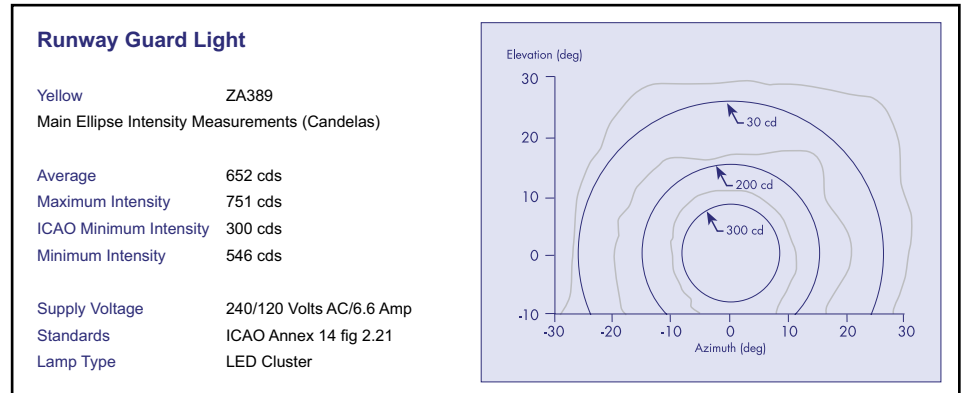

Photometric Performance

Visit our web site: www.flightlight.com