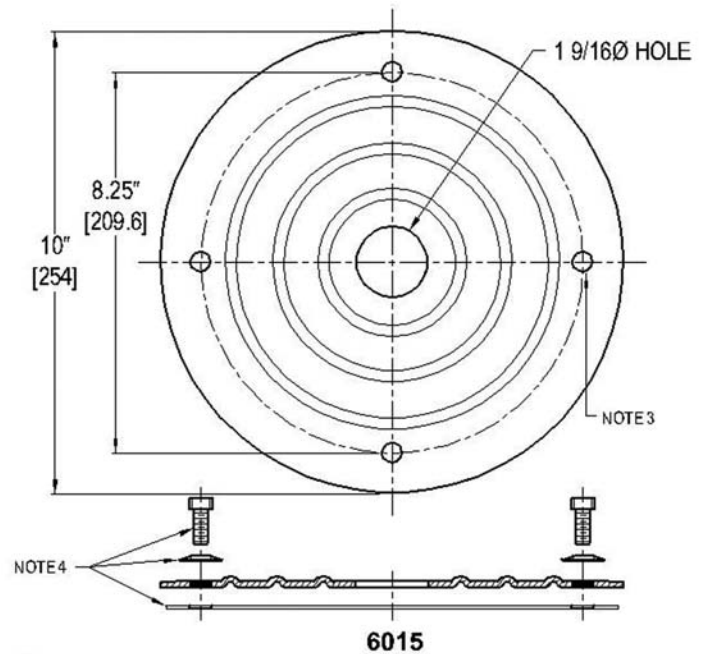

Features:

- Manufactured in accordance to G.A. Guidelines.
- Finish: yellow aviation powder coat.
- (4) 7/16" equally spaced, through holes.
- Supplied with:
 - (1) Poly Gasket (10531594)
 - (4) 5/16"-18 Hex Head Bolts x 3/4" long (10640193)
 - (4) 5/16" Seal Washers (10681998)
- Coupling: 1 7/8" OD x 1 3/8" ID (6134)