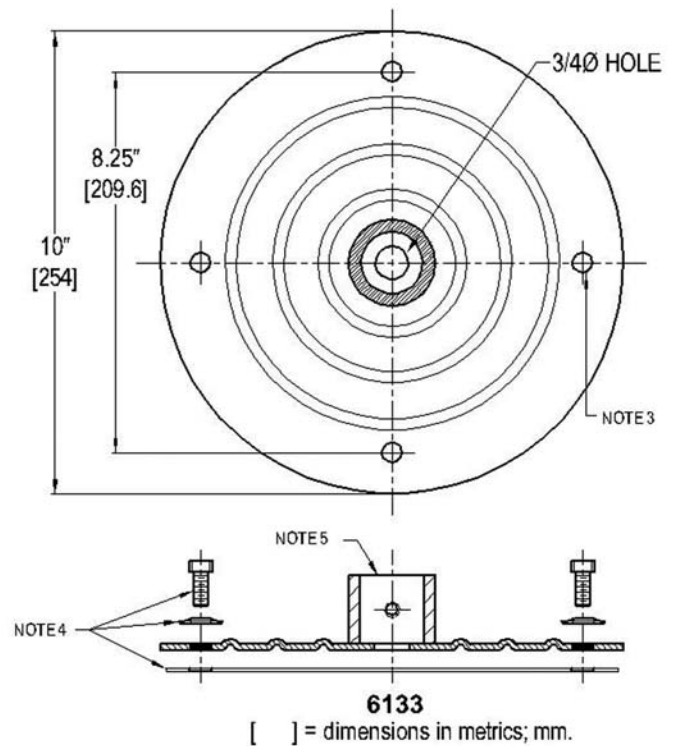

Features:

- Manufactured in accordance to G.A. Guidelines.
- Finish: yellow aviation powder coat.
- (4) 7/16" equally spaced, through holes.
- Supplied with:
 - (1) Poly Gasket (10531594)
 - (4) 5/16"-18 Hex Head Bolts x 3/4" long (10640193)
 - (4) 5/16" Seal Washers (10681998)
- Coupling: 1 7/8" OD x 1 3/8" ID (6134)