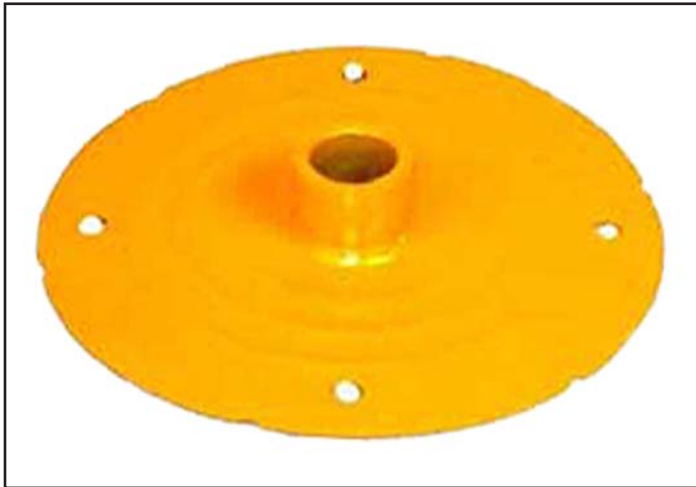

Flight Light Inc.
 2708 47th Ave.
 Sacramento, California, U.S.A.
 95822-3806

PH (916) 394-2800
 TF (800) 806-3548

FX (916) 394-2809
 EM info@flightlight.com

**G.A. Style
 Base Plate**

G.A. Style Base Plate (6133)

Features:

- Manufactured in accordance to G.A. Guidelines.
- Finish: yellow aviation powder coat.
- (4) 7/16" equally spaced, through holes.
- Supplied with:
 - (1) Poly Gasket (10531594)
 - (4) 5/16"-18 Hex Head Bolts x 3/4" long (10640193)
 - (4) 5/16" Seal Washers (10681998)
- Coupling: 1 7/8" OD x 1 3/8" ID (6134)