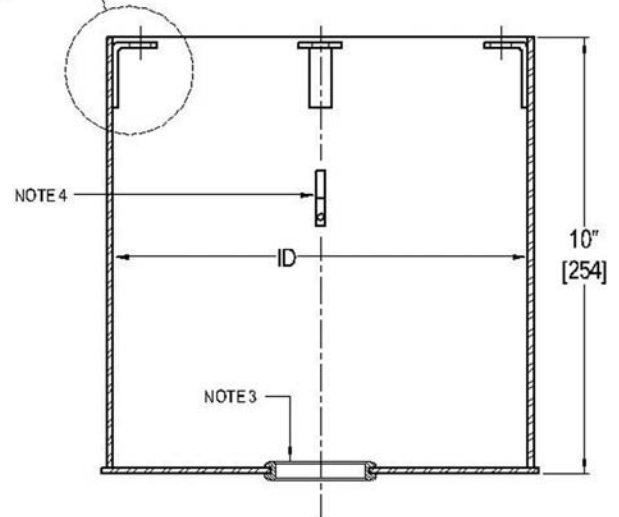

Features:

- Manufactured in accordance to G.A. Guidelines.
- Finish: yellow aviation powder coat.
- Supplied with:
 - (1) 1 1/2" Solid Flex Connex (10531172)
 - (4) 5/16" Tinnerman Nuts (30680439)
 Flex Connex Grommet is shipped separately
- Ground straps are available:
 Internal, external, or both
- Tops available:
 - 1) -M = 6133
 - 2) -VA = 6015
 - 3) -LA = 6133 with (2) 2" Flex Connex Grommets @ 0° - 180° plus internal and external ground straps

TYPE	ID	TOD & BOD	BC
AW9169 _	9.5"	10"	8.25"
	[241.3]	[254]	[209.6]

[] = dimensions in metrics; mm

Visit our web site: www.flightlight.com