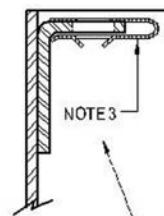

Features:

- Manufactured in accordance to G.A. Guidelines.
- Finish: yellow aviation powder coat.
- Supplied with:
 - (1) 1 1/2" Solid Flex Connex (10531172)
 - (4) 5/16" Tinnerman Nuts (30680439)
 Flex Connex Grommet is shipped separately
- Ground straps are available:
 Internal, external, or both
- Tops available:
 - 1) -M = 6133
 - 2) -VA = 6015
 - 3) -LA = 6133 with (2) 2" Flex Connex Grommets @ 0° - 180° plus internal and external ground straps

TYPE	ID	TOD & BOD	BC
AW9169 _	9.5"	10"	8.25"
	[241.3]	[254]	[209.6]

[] = dimensions in metrics; mm

Visit our web site: www.flightlight.com