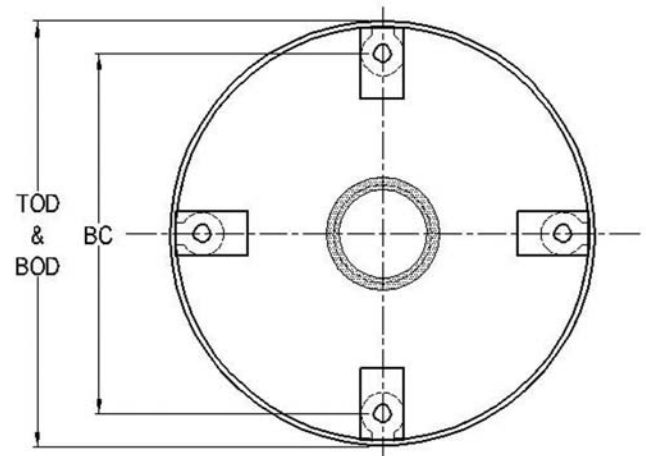

Features:

- Manufactured in accordance to G.A. Guidelines.
- Finish: yellow aviation powder coat.
- Supplied with:
 - (1) 1 1/2" Solid Flex Connex (10531172)
 - (4) 5/16" Tinnerman Nuts (30680439)
 Flex Connex Grommet is shipped separately
- Ground straps are available:
 Internal, external, or both
- Tops available:
 - 1) -M = 6133
 - 2) -VA = 6015
 - 3) -LA = 6133 with (2) 2" Flex Connex Grommets @ 0° - 180° plus internal and external ground straps

TYPE	ID	TOD & BOD	BC
AW9169 _	9.5"	10"	8.25"
	[241.3]	[254]	[209.6]

[] = dimensions in metrics; mm

Visit our web site: www.flightlight.com